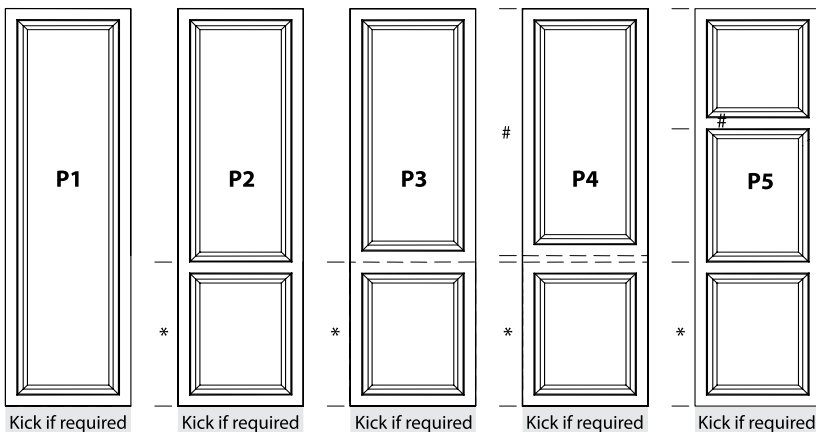

BI FOLD DOORS

Order Code
Description
BI-FOLD

ORDER MUST HAVE:
 - BI-FOLD or BI-FOLD IND
 - Special Edge Profile other than what is shown in example

BOLD OUTLINE INDICATES NORMAL EDGE PROFILE

GLASS FRAMES & GLAZING BARS

GLASS FRAMES

Description
GF

GLAZING BARS

Order Code
Description
GB **

ORDER MUST HAVE: ** Number of windows required

PANTRY DOORS

ORDER MUST HAVE: * Height of base door # Height of top door ! Kick Height if required
 NOTE: Please supply the overall height including Kick - then the Kick height

CORNER SHELVES

* Please specify dimensions and edges. Include drawing with all sizes required.

OVEN & ROLLER SHUTTER FRAME

OVEN FRAME

Order Code
Description
SEE DRAWING

Please supply drawing showing all dimensions required