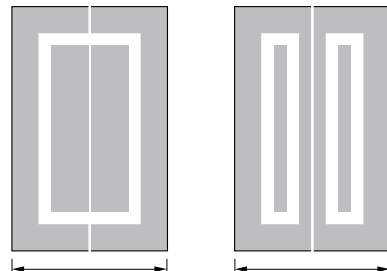

Order Code
Description
DRW IND ECP #

INDIVIDUAL (IND)

Order Code
Description
DRW IND *T / *M / *B

INDIVIDUAL (IND) FULL RAILS

Order Code
Description
DRW IND # FULL RAILS

ORDER MUST HAVE:
 # Number of Drawer Fronts
 * Size of each Drawer Front or Equal
 - Special Edge Profile other than what is shown in examples

BOLD OUTLINE INDICATES NORMAL EDGE PROFILE

BAR PANELS

Order Code
Description
BAR #

OR

Order Code
Description
BAR # ! K

ORDER MUST HAVE:
 # Number of panels or we calculate on 500 wide
 ! Kick Height if required
 - Special size rails if required

BI FOLD DOORS

Order Code
Description
BI-FOLD

ORDER MUST HAVE:
 - BI-FOLD or BI-FOLD IND
 - Special Edge Profile other than what is shown in example

BOLD OUTLINE INDICATES NORMAL EDGE PROFILE

GLASS FRAMES & GLAZING BARS