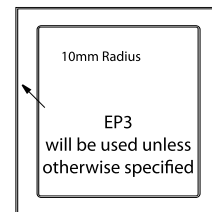

ROLLER SHUTTER FRAME

OVEN & ROLLER SHUTTER FRAME

OVEN FRAME

Order Code
Description
SEE DRAWING

Please supply drawing showing all dimensions required