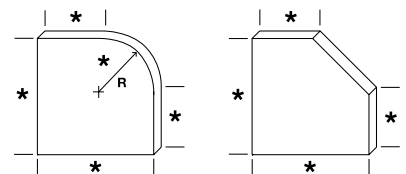

Order Code
Description
DRW IND ECP #

INDIVIDUAL (IND)

Order Code
Description
DRW IND *T / *M / *B

INDIVIDUAL (IND) FULL RAILS

Order Code
Description
DRW IND # FULL RAILS

ORDER MUST HAVE:
 # Number of Drawer Fronts
 * Size of each Drawer Front or Equal
 - Special Edge Profile other than what is shown in examples

BI FOLD DOORS

Order Code
Description
BI-FOLD

ORDER MUST HAVE:
 - BI-FOLD or BI-FOLD IND
 - Special Edge Profile other than what is shown in example

BOLD OUTLINE INDICATES NORMAL EDGE PROFILE

GLASS FRAMES & GLAZING BARS

GLASS FRAMES

Description
GF

GLAZING BARS

Order Code
Description
GB **

ORDER MUST HAVE: ** Number of windows required

PANTRY DOORS

ORDER MUST HAVE: * Height of base door # Height of top door ! Kick Height if required
 NOTE: Please supply the overall height including Kick - then the Kick height

CORNER SHELVES

* Please specify dimensions and edges. Include drawing with all sizes required.

OVEN & ROLLER SHUTTER FRAME

OVEN FRAME

Order Code
Description
SEE DRAWING

Please supply drawing showing all dimensions required